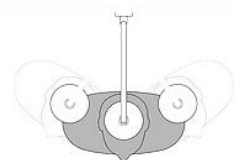

"Rainshower System 210"
Shower system with thermostat and side showers

- consisting of:
- horizontal swivable 450 mm shower arm
- exposed thermostat with Aquadimmer function
- allows change between:
- Rainshower Cosmopolitan 210 metal head shower (28 368 000)
- with ball joint
- rotation angle ± 20°
- Sena hand shower (28 034 000)
- 4 adjustable side showers
- metal shower hose 1750 mm
- minimum flow rate 10 l/min (at separate use of head, hand or side showers)
- **GROHE DreamSpray** perfect spray pattern
- **GROHE StarLight** chrome finish
- **GROHE TurboStat** compact cartridge with wax thermolement
- **GROHE CoolTouch**
- **SpeedClean** anti-lime system
- **Inner WaterGuide** for a longer life

GROHE EcoJoy with water-saving function for reduced consumption

GROHE EcoJoy reduces water consumption by up to 50% without compromising on performance. Whenever you turn on your tap, you will enjoy a full jet of water while saving money nonetheless.

GROHE DreamSpray for luxurious showering

The GROHE DreamSpray technology turns your daily shower into a luxuriously relaxing experience. The advanced engineering of the shower head ensures a balanced flow of water from all nozzles, whatever spray pattern you choose.

180° Comfort Zone

Shower arm with 180° swivel range

Indulge in a special comfort zone with GROHE shower systems: this shower arm comes with a 180° swivel range, so you can direct the shower head to the center of your cubicle or tub, even when the plumbing is offset to the side, giving you more flexibility. Its length helps to create an extra large shower radius.