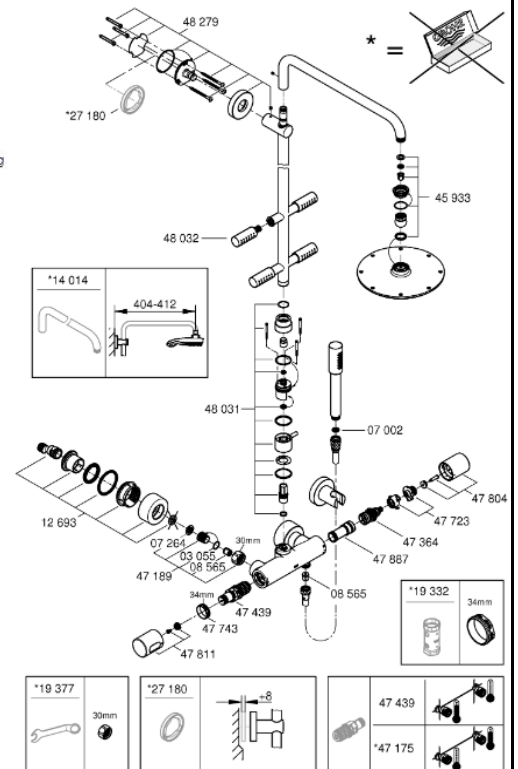

"Rainshower System 210"
Shower system with thermostat and side showers

- consisting of:
- horizontal swivable 450 mm shower arm
- exposed thermostat with Aquadimmer function
- allows change between:
- Rainshower Cosmopolitan 210 metal head shower (28 368 000)
- with ball joint
- rotation angle ± 20°
- Sena hand shower (28 034 000)
- 4 adjustable side showers
- metal shower hose 1750 mm
- minimum flow rate 10 l/min (at separate use of head, hand or side showers)
- **GROHE DreamSpray** perfect spray pattern
- **GROHE StarLight** chrome finish
- **GROHE TurboStat** compact cartridge with wax thermolement
- **GROHE CoolTouch**
- **SpeedClean** anti-lime system
- **Inner WaterGuide** for a longer life

180° Comfort Zone

Shower arm with 180° swivel range

Indulge in a special comfort zone with GROHE shower systems: this shower arm comes with a 180° swivel range, so you can direct the shower head to the center of your cubicle or tub, even when the plumbing is offset to the side, giving you more flexibility. Its length helps to create an extra large shower radius.